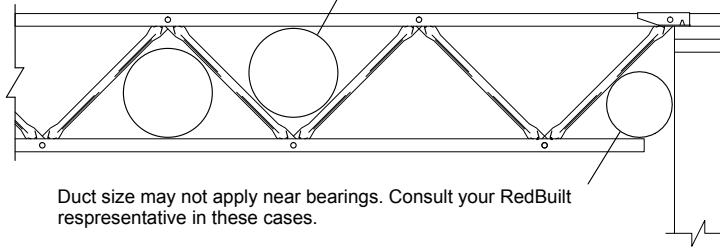

Round Ducts

See tables below for outside diameter duct size

RED-L™ and RED-W™ Trusses

Truss Depth	Load Range (plf)	Duct Size
14"	ANY	9"
16"	ANY	10"
18"	0-150	12"
	over 150	10"
20"	0-150	13"
	over 150	11"
22"	0-150	13"
	over 150	11"
24"	0-150	14"
	over 150	12"
26"	0-150	15"
	over 150	12"
28"	0-150	16"
	over 150	12"
30"	0-150	16"
	over 150	13"
32"	0-150	17"
	over 150	13"
34"	0-150	17"
	over 150	14"
36"	0-150	18"
	over 150	15"
38"	0-150	18"
	over 150	16"
40"	0-150	19"
	over 150	18"

RED-S™ Trusses

Truss Depth	Load Range (plf)	Duct Size
16"	ANY	9"
20"	0-250	13"
	250-350	12"
24"	0-175	16"
	175-370	14"
28"	0-150	19"
	150-250	17"
	250-400	15"
32"	0-115	22"
	115-180	20"
	180-300	18"
34"	0-115	23"
	115-180	21"
	180-380	18"
36"	0-115	24"
	115-200	21"
	200-350	19"
40"	0-110	26"
	110-180	23"
	180-360	20"
44"	0-115	27"
	115-200	24"
	200-300	21"
48"	0-115	28"
	115-200	25"
	200-300	22"